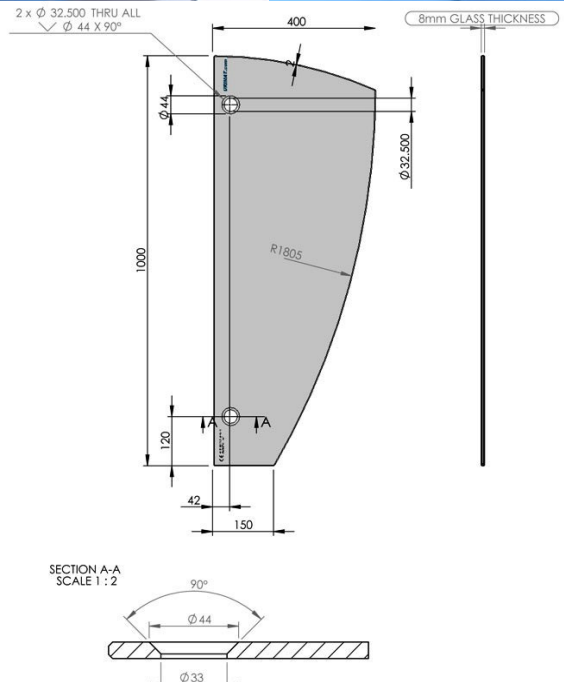

Type: URIMAT Partition Wall - Trespa®
 Material: Resopal (white)
 Weight: 4 Kg
 Art. No.: 35.005

Type: URIMAT Partition Wall - Glass
 Material: ESG-Safety Glass - shatterproof (nano-treated surface)
 Weight: 10 Kg
 Art. No.: 35.100